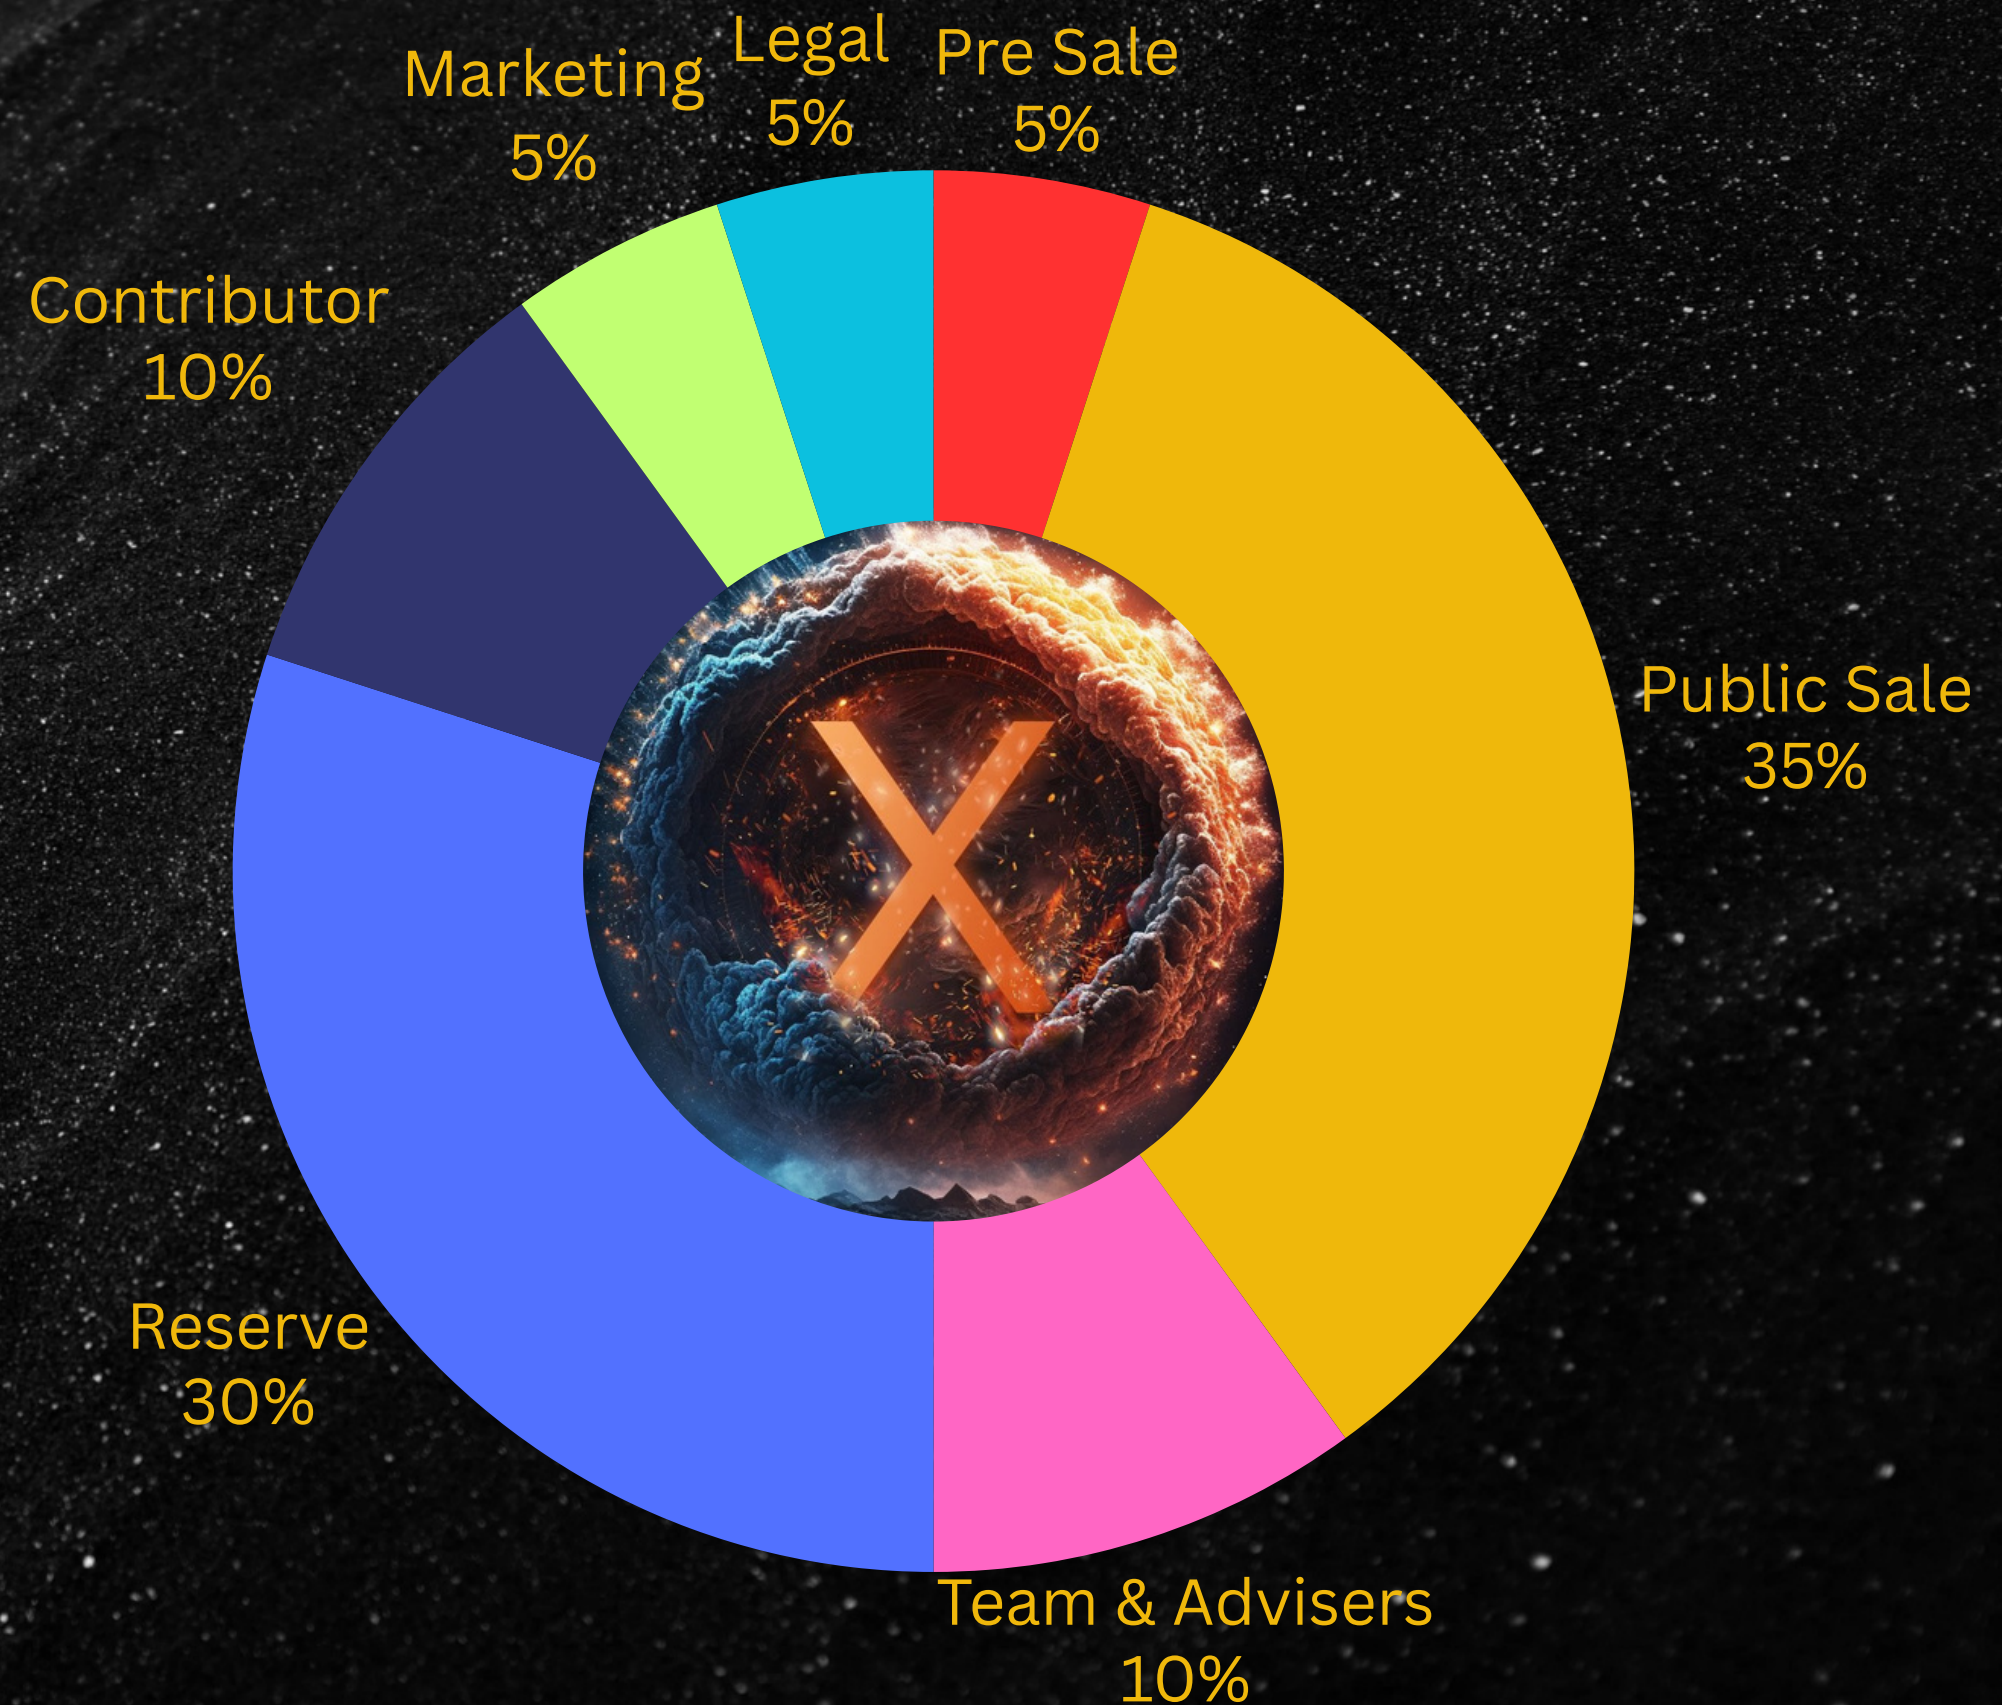

XPERT SMARTCHAIN ALLOCATION

XPERT SMART CHAIN

SUPPLY= 500 MILLION

<https://xpertchain.io>

XPERT COIN ALLOCATION

XPERT COIN

SUPPLY= 500 MILLION

EVERY TRANSACTION 10% BURNING